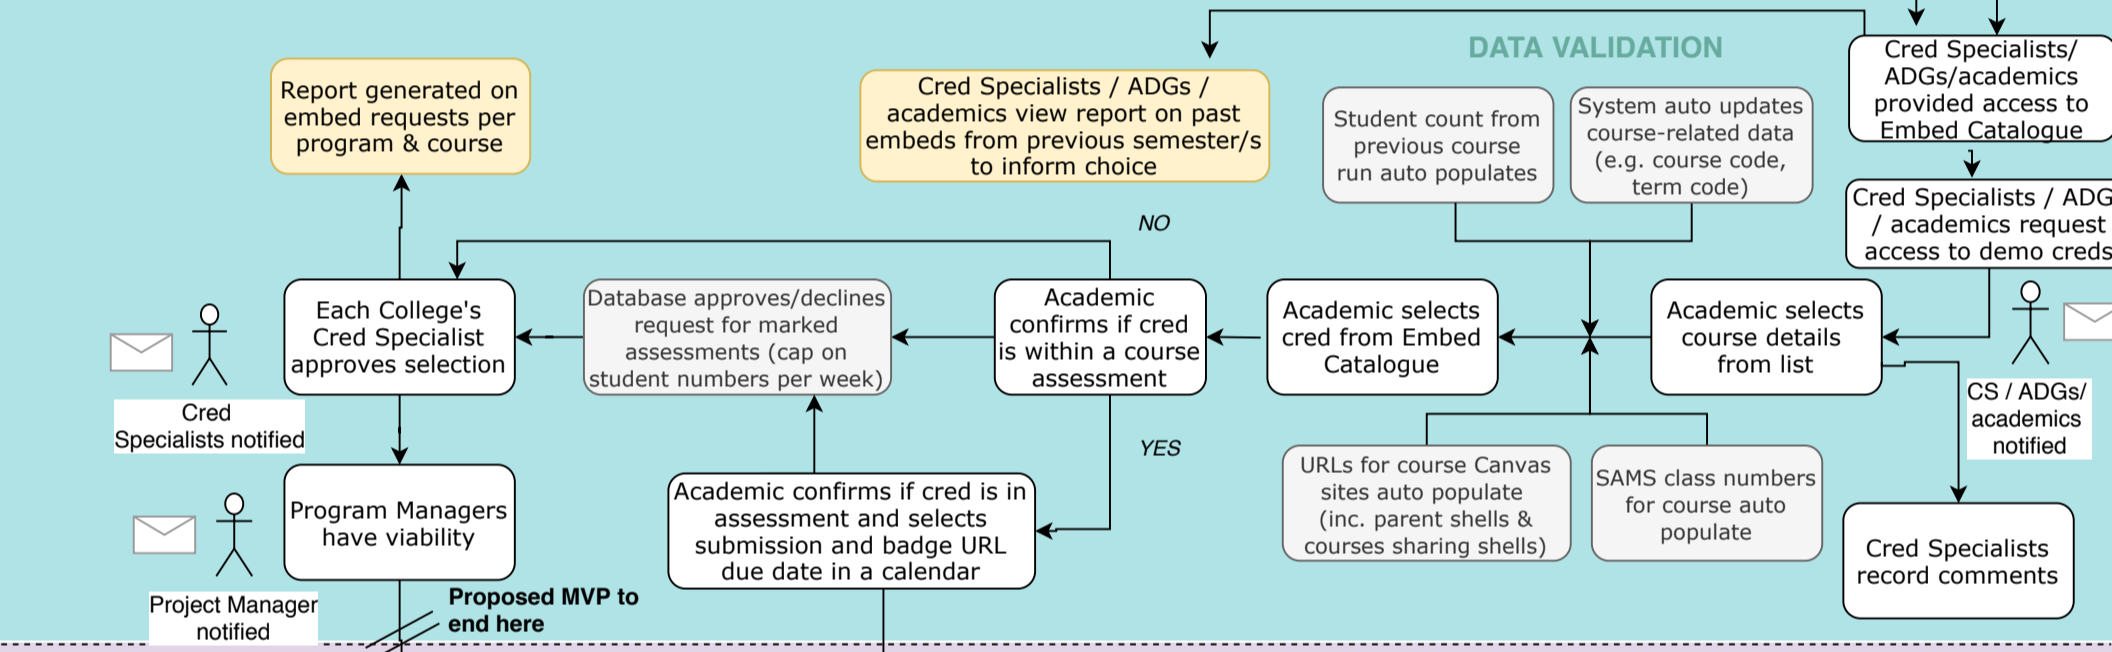

Selection of Product by Colleges